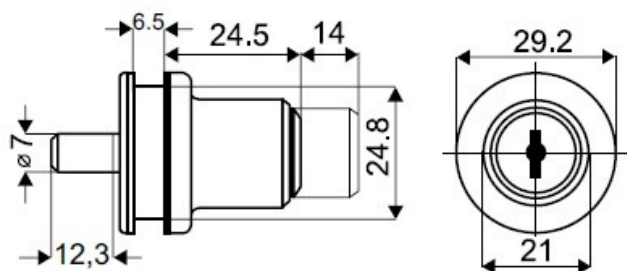

PRODUCT SHEET

Description:

Glass Door Lock 907 CPL, CK SISO, \varnothing 26mm Bore, F/4-6mm Glass. Thickness

Item number:

14.09.417-2

Units	Box	Carton	HS Code	Barcode
Pcs.	25	200	8301300000	
				5704866047968