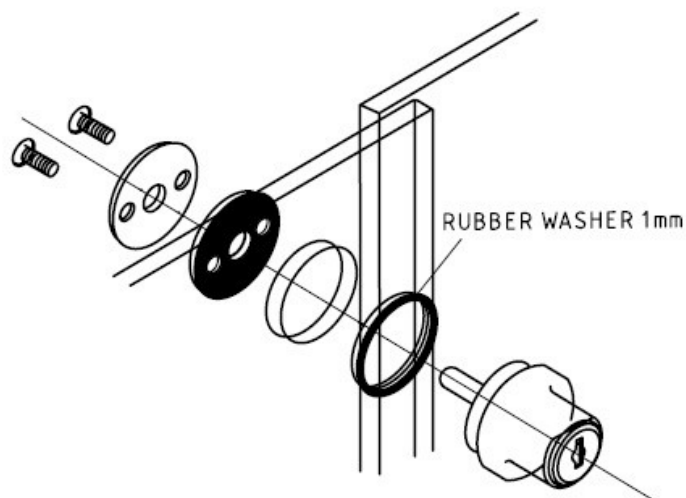

PRODUCT SHEET

Description:

Glass Door Lock 907 CPL, CK SISO, \varnothing 26mm Bore, F/4-6mm Glass. Thickness

Item number:

14.09.417-2

Units	Box	Carton	HS Code	Barcode
Pcs.	25	200	8301300000	
				5704866047968